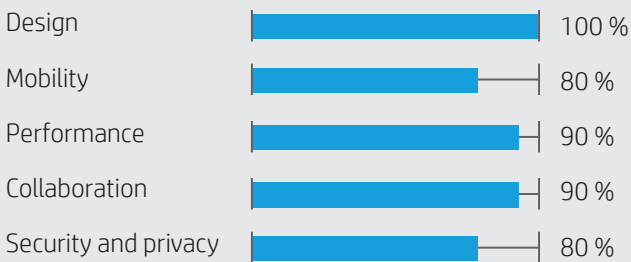

WHAT PROFESSIONAL CREATORS CONSIDER IMPORTANT

WHAT PROFESSIONAL CREATORS WANT

Design

Their device and workplace are a statement - needs to be aesthetic and cool.

Creative flow anywhere

Ability to work in coffee shop, home, desk...

Application optimized

Device and accessories need to be optimized for the exact tools they use. Big screen, drawing tablets, headphones...

Reliability

Peace of mind not to lose any work.