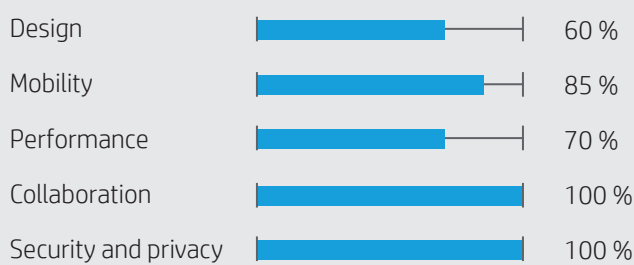

Full calendar.

Want to be efficient and don't want to lose time.

Work with multiple documents most of the time.

Heavy cloud users, from main device.

TYPICAL FRUSTRATIONS

Limited battery life, carrying chargers around the office.

Physical durability of device.

Lack of display real estate.

Difficult meeting room connections.

Slow computers or tools.

WHAT HOME & OFFICE NAVIGATORS CONSIDER IMPORTANT

WHAT HOME & OFFICE NAVIGATORS WANT

Displays